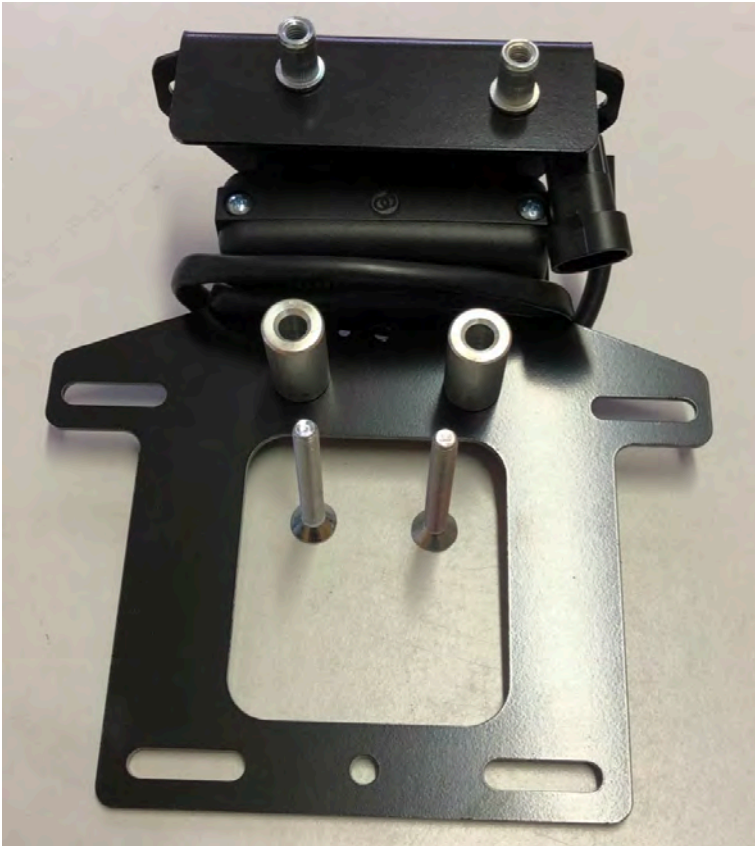

DESCRIPTION : "U" BOLT+NUTS FOR FRONT FLASHER

PART NUMBER : **15.121.000.01**

DESCRIPTION : FLASHER SWITCH

PART NUMBER : **17.0335.0000.01**

DESCRIPTION : WARNING BUTTON

PART NUMBER : **09.180.177.03**

DESCRIPTION : HAZARD WARNING LIGHT FOR DASHBOARD

PART NUMBER : **09.180.192**

DESCRIPTION : WARNING LIGHT FOR BRAKE FLUID

PART NUMBER : **09.180.193**

DESCRIPTION : GREEN WARNING LIGHT

PART NUMBER : **KL0090**

DESCRIPTION : MAIN HARNESS

PART NUMBER : **KL0091**

DESCRIPTION : REAR LIGHT (RH/LH)

PART NUMBER : **MX002**

DESCRIPTION : PLATE HOLDER COMPLETE

PART NUMBER : **MX001**

DESCRIPTION : TRAILER ADAPTER+SUPPORT