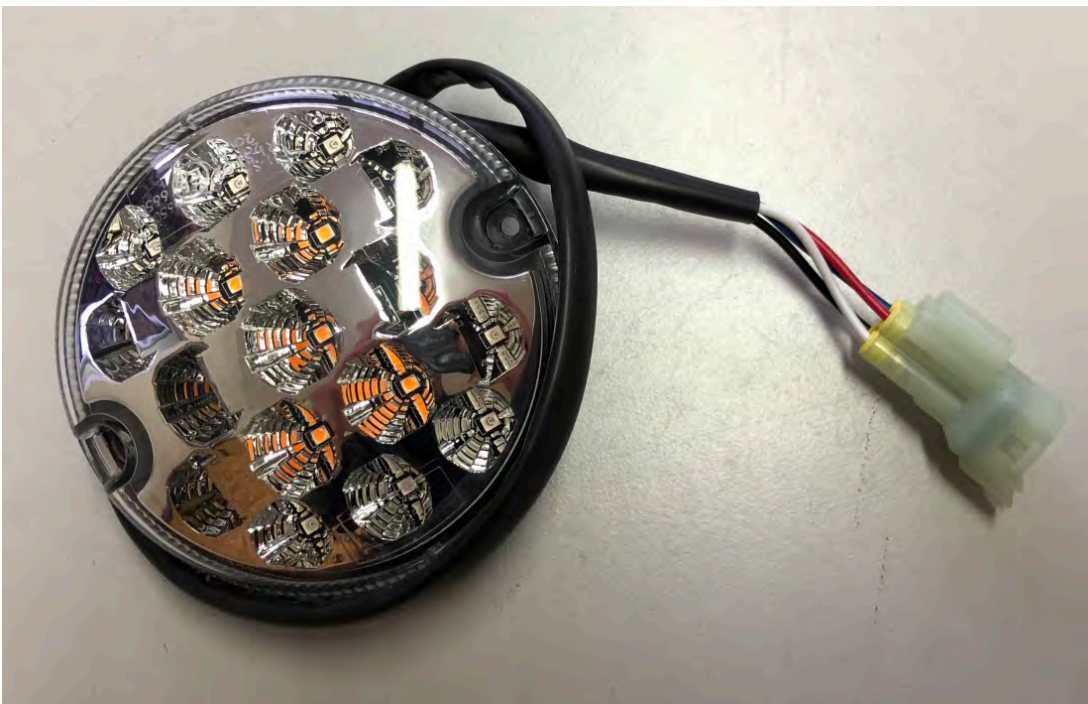

DESCRIPTION : LENS FOR FRONT LIGHT+INDICATOR

PART NUMBER : **MPS001**

DESCRIPTION : FRONT LIGHT+INDICATOR COMPLETE (RH)

PART NUMBER : **MPS002**

DESCRIPTION : FRONT LIGHT+INDICATOR COMPLETE (LH)

PART NUMBER : **MX003**

DESCRIPTION : "U" BOLT+NUTS FOR FRONT FLASHER

PART NUMBER : **15.121.000.01**

DESCRIPTION : FLASHER SWITCH

PART NUMBER : **17.0335.0000.01**

DESCRIPTION : WARNING BUTTON

PART NUMBER : **09.180.177.03**

DESCRIPTION : HAZARD WARNING LIGHT FOR DASHBOARD

PART NUMBER : **09.180.192**

DESCRIPTION : WARNING LIGHT FOR BRAKE FLUID

PART NUMBER : **09.180.193**

DESCRIPTION : GREEN WARNING LIGHT

PART NUMBER : **KL0090**

DESCRIPTION : MAIN HARNESS

PART NUMBER : **KL0091**

DESCRIPTION : REAR LIGHT (RH/LH)

PART NUMBER : **MX002**

DESCRIPTION : PLATE HOLDER COMPLETE

PART NUMBER : **MX001**

DESCRIPTION : TRAILER ADAPTER+SUPPORT