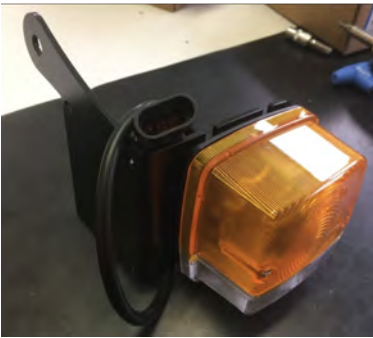

## ILLUSTRATION MULE PRO-DX/DXT "UK LIGHT KIT" SPARE PARTS

PART NUMBER : **6181001**

DESCRIPTION : MIRROR (RH/LH)

PART NUMBER : **03.0953.0000.03**

DESCRIPTION : FRONT LIGHT+INDICATOR

PART NUMBER : **03.387.001.01**

DESCRIPTION : LENS FOR FRONT LIGHT+INDICATOR

PART NUMBER : **02.1554.0000.03**

DESCRIPTION : REAR LIGHT (RH)

PART NUMBER : **02.1555.0000.03**

DESCRIPTION : REAR LIGHT (LH)

PART NUMBER : **MPS001**

DESCRIPTION : FRONT LIGHT+INDICATOR COMPLETE (RH)

PART NUMBER : **MPS002**

DESCRIPTION : FRONT LIGHT+INDICATOR COMPLETE (LH)

PART NUMBER : **MPS003**

DESCRIPTION : "U" BOLT+NUTS FOR FRONT FLASHER

PART NUMBER : **15.121.000.01**

DESCRIPTION : FLASHER SWITCH