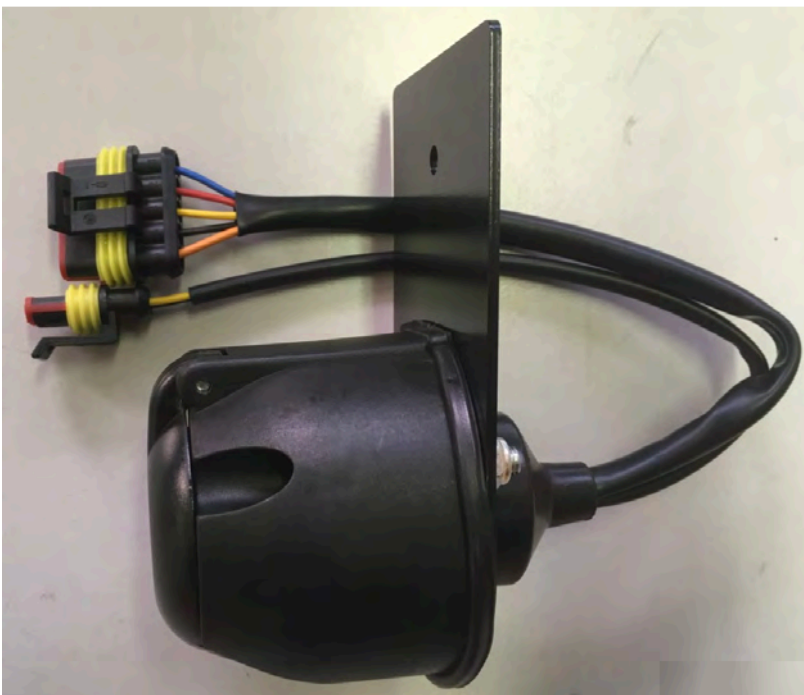

DESCRIPTION : LENS FOR FRONT LIGHT+INDICATOR

PART NUMBER : **02.1554.0000.03**

DESCRIPTION : REAR LIGHT (RH)

PART NUMBER : **02.1555.0000.03**

DESCRIPTION : REAR LIGHT (LH)

PART NUMBER : **MPS001**

DESCRIPTION : FRONT LIGHT+INDICATOR COMPLETE (RH)

PART NUMBER : **17.0335.0000.01**

DESCRIPTION : WARNING BUTTON

PART NUMBER : **09.180.177.03**

DESCRIPTION : HAZARD WARNING LIGHT FOR DASHBOARD

PART NUMBER : **MP001**

DESCRIPTION : REAR LIGHT COMPLETE (RH)

PART NUMBER : **MP002**

DESCRIPTION : REAR LIGHT COMPLETE (LH)

PART NUMBER : **MP003**

DESCRIPTION : PLATE HOLDER COMPLETE

PART NUMBER : **MP004**

DESCRIPTION : TRAILER ADAPTER

PART NUMBER : **MP005**

DESCRIPTION : MAIN HARNESS + REVERSE EXTENSION

PART NUMBER : **19.0074.0000.01**

DESCRIPTION : FLASHER RELAY